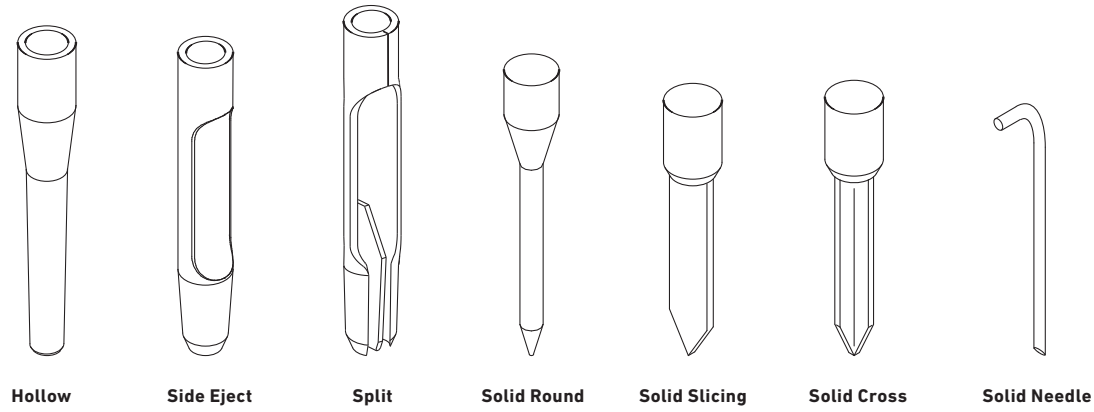

QUICK REFERENCE GUIDE
TINES

QUICK REFERENCE GUIDE
TINES

Ref. No.	Part No.	Description	Quantity	
Procore® 648/864/1298 Tines – 7/8" & Needle Mount				
Hollow	108-9190	Titan Hollow, 7/8" Mount (4.75" x .66", .51")	A/R	
	108-9191	Titan Hollow, 7/8" Mount (4.75" x .76", .63")	A/R	
	108-9192	Titan Hollow, 7/8" Mount (5.75" x .66", .51")	A/R	
	108-9193	Titan Hollow, 7/8" Mount (5.75" x .76", .63")	A/R	
	62-4600	Classic Hollow, 7/8" Mount (4.75" x .75", .60")	A/R	
	86-9720	Classic Hollow, 7/8" Mount (5.75" x .75", .60")	A/R	
	Side Eject	108-9194	Titan Side Eject, 7/8" Mount (4.75" x .66", .51")	A/R
108-9195		Titan Side Eject, 7/8" Mount (4.75" x .76", .63")	A/R	
108-9196		Titan Side Eject, 7/8" Mount (5.75" x .66", .51")	A/R	
108-9188		Titan Side Eject Max, 7/8" Mount (5.75" x .66", .48")	A/R	
108-9197		Titan Side Eject, 7/8" Mount (5.75" x .76", .63")	A/R	
108-9264		Titan HD Fairway, 7/8" Mount (5.75" x .88", .64")	A/R	
108-9265		Titan HD Fairway, 7/8" Mount (5.75" x 1.0", .64")	A/R	
92-7900		Fairway, 7/8" Mount (5.75" x .88", .64")	A/R	
104-9877		Fairway, 7/8" Mount (5.75" x 1.0", .64")	A/R	

Ref. No.	Part No.	Description	Quantity
Split	112-5121	Titan Split, 7/8" Mount (5.75" x .88", .64")	A/R
	112-5123	Titan Split, 3/4" Mount (5.75" x .92", .64")	A/R
Solid Round	108-9246	Titan Solid Round, 7/8" Mount (5.50" x .75")	A/R
	108-9247	Titan Solid Round, 7/8" Mount (5.50" x .88")	A/R
	108-9248	Titan Solid Round, 7/8" Mount (6.50" x .75")	A/R
	108-9249	Titan Solid Round, 7/8" Mount (6.50" x .88")	A/R
Solid Slicing	108-9242	Titan Solid Slicing, 7/8" Mount (5.50" x .75")	A/R
	108-9243	Titan Solid Slicing, 7/8" Mount (6.50" x .75")	A/R
Solid Cross	108-9259	Titan Cross, 7/8" Mount (5.50" x .88")	A/R
Solid Needle	108-9242	Titan Solid Slicing, 7/8" Mount (5.50" x .75")	A/R
	108-9243	Titan Solid Slicing, 7/8" Mount (6.50" x .75")	A/R
	100-3620*	Titan Solid Needle (6.43" x .188")	A/R
	100-3621*	Titan Solid Needle (7.38" x .313")	A/R

Ref. No.	Part No.	Description	Quantity
Tines for Competitive models – 1/2" & 5/8" Mount			
Quad	112-1316	Titan Quad 1/2" (4.5" x .46", .32")	A/R
	112-1322	Titan Max Quad 1/2" (4.5" x .480")	A/R
Solid Round	112-1347	Titan Solid Round 1/2" (4.50" x .500")	A/R
	112-1329	Titan Solid Round 1/2" (5.50" x .250")	A/R
Solid Slicing	112-5102	Titan Solid Slicing 3/8" (5.00" x .625") (Incl 1/2" Sleeve)	A/R
	112-1300	Order 114-0583	
	114-0583	Sleeve - 1/2" (for 3/8" Tines)	A/R
Quad	112-1332	Titan Quad 5/8" (4.5" x .458")	A/R
Side Eject	112-1303	Titan Side Eject 5/8" (4.50" x .560")	A/R
Side Round	112-1348	Titan Solid Round 5/8" (4.50" x .625")	A/R
Side Round	112-1348	Titan Solid Round 5/8" (4.50" x .625")	A/R