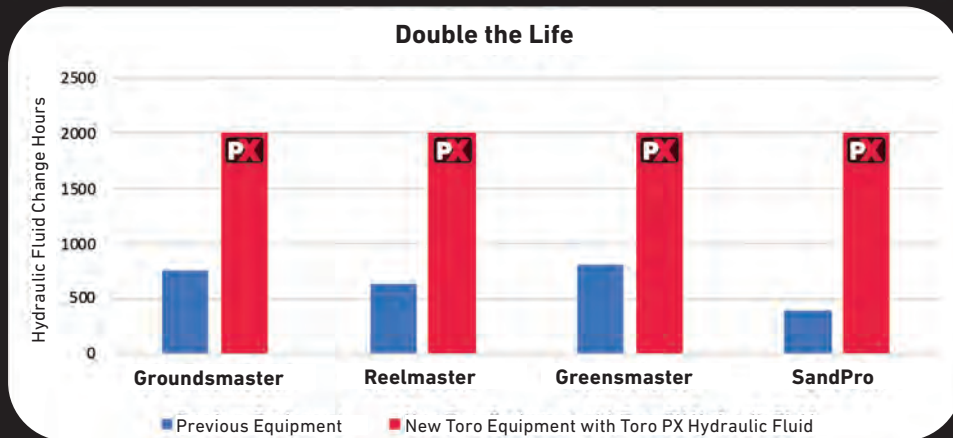

Toro PX Hydraulic Fluid

PREMIUM EXTENDED LIFE HYDRAULIC FLUID

Premium Extended Life Performance, Double the Life.

New extended life PX Hydraulic Fluid is another great innovation from Toro. This new premium hydraulic Fluid performs better & lasts longer than conventional Fluids. This means your equipment will run more smoothly & require fewer hydraulic Fluid changes saving you time & money – Up to 71%. Most 2019 & newer Toro commercial equipment come factory filled with Toro PX Hydraulic Fluid & have change intervals twice as long as previously...up to 2000 hours!

Features

- Exceptional Hydraulic Efficiency – extended life vs. standard Fluids
- High Viscosity Index – maintains viscosity over wide temperature ranges
- Resistant to Oxidization – Anti-oxidants prevent sludge, varnish & thickening.

See the Toro equipment operator's guide for your equipment's specific maintenance interval. Not Compatible with hydraulic systems using tractor Fluid.

Order Part Numbers: 133-8086 (5 gal. pail)

Lubricants

	Descriptions	Part No.
Toro PX Extended Life Hydraulic Fluid	5 gallons	133-8086
	55 gallons	133-8087
Toro Premium All-Season Hydraulic Fluid	5 gallons	108-1178
	55 gallons	108-1177
Toro Premium Synthetic Biodegradable Hydraulic Fluid	5 gallons	119-2157
Toro Premium Transmission/Hydraulic Fluid	5 gallons	108-1184
	55 gallons	108-1183
Toro Premium ATF Automatic Transmission Fluid	55 gallons	108-1185
Toro All-Purpose Grease	14 oz.	108-1190
Toro Synthetic Grease ISO 220	3 oz.	125-3511
Toro Fuel Treatment	12 oz.	131-6572
Toro Premium Engine Oil SAE 30	5 gallons	108-1197
	55 gallons	108-1196
Toro Premium Engine Oil 10W-30	5 gallons	121-6393
	55 gallons	121-6392
Toro Premium Engine Oil 15W-40	5 gallons	121-6395
	55 gallons	121-6394
Toro Premium All-Season Gear Lube 80W-90	1 qt.	108-1590
	5 gallons	108-1187
Toro Premium All-Season Gear Lube 85W-140	1 qt.	108-1591
Toro Premium Full Synthetic Gear & Bearing Oil	1 qt.	104-8772
Toro Hydraulic Oil Dye	20 ml	44-2500
Toro Aerosol TeRMinal Protection		107-0392
Toro Dry Lube Graphite		120-4817
Toro Dry Lube Graphite		120-4818