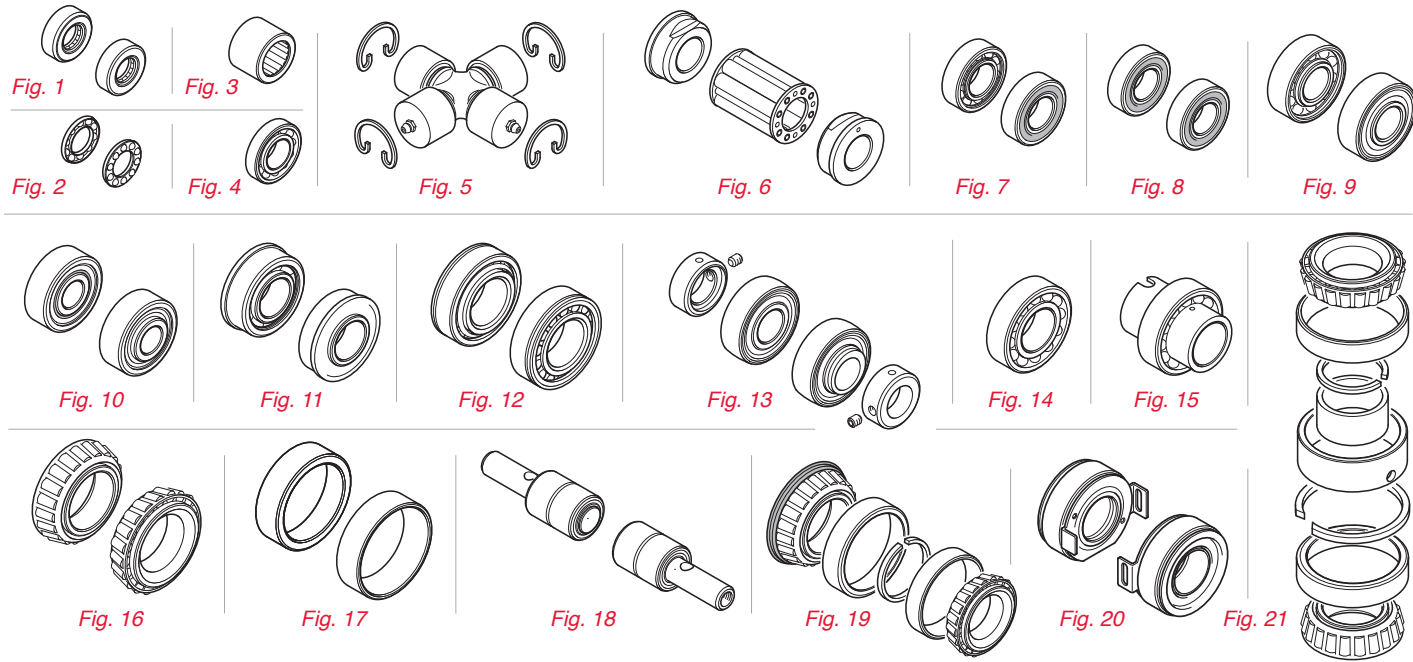

QUICK REFERENCE GUIDE
BEARINGS

Equipment	Application	Fig. No.	Component	Year	Description	Part No.
Greensmaster® Walker						
Greensmaster 800/1000/1600/2000/2600	Cutting Unit	14	Reel	All	Ball Bearing Assembly - Dual Row	251-342
		19	Front Roller	All	Bearing & Shaft Assembly	52-3180
		7	Groomer Reel Shaft	All	Ball Bearing Assembly - Outer Seal only	251-327
		7	Groomer Drive Belt Idler	All	Ball Bearing Assembly - Outer Seal only	251-328
		7	Reel Drive Clutch Housing	1993 on	Ball Bearing Assembly - Outer Seal only	251-318
	Traction Unit	8	Reel Drive Clutch	All	Ball Bearing Assembly - Sealed	251-336
		14	Countershaft Support	All	Ball Bearing Assembly - Dual Row	251-338
		8	Idler Pulleys	All	Ball Bearing Assembly - Sealed	38-7820
		14	Drum Drive Shaft	All	Ball Bearing Assembly - Dual Row	251-338
		7	Drum Spindle/Hub	1990-1999	Ball Bearing Assembly - Outer Seal only	251-257
Greensmaster Flex 1800/2100	Cutting Unit	14	Reel	All	Ball Bearing Assembly - Dual Row	251-342
		8	Roller	All	Ball Bearing Assembly - Sealed	251-347
		8	Groomer Drive Belt Idler	All	Ball Bearing Assembly - Sealed	251-259
		*	Groomer Drive	All	Bearing - RH Reverse Groomer	106-4237
eFlex 1800/2100	Traction Unit	8	Reel Drive Shaft	All	Ball Bearing Assembly - Sealed	251-336
		13	Drum Drive Shaft	2001-2004	Ball Bearing - Self Aligning w/Collar	104-0538
		13	Drum Drive Shaft	2005 on	Ball Bearing - Self Aligning w/Collar	106-8448
		8	Drum Spindle/Hub	All	Ball Bearing Assembly - Sealed	251-82
Trans Pro 80/100	Trailer	16	Wheel - Inner/Outer Bearing	All	Roller Bearing Assembly - Tapered Cone	254-92
		17	Wheel - Inner/Outer Bearing	All	Bearing Race - Tapered Cup	254-72

QUICK REFERENCE GUIDE
BEARINGS