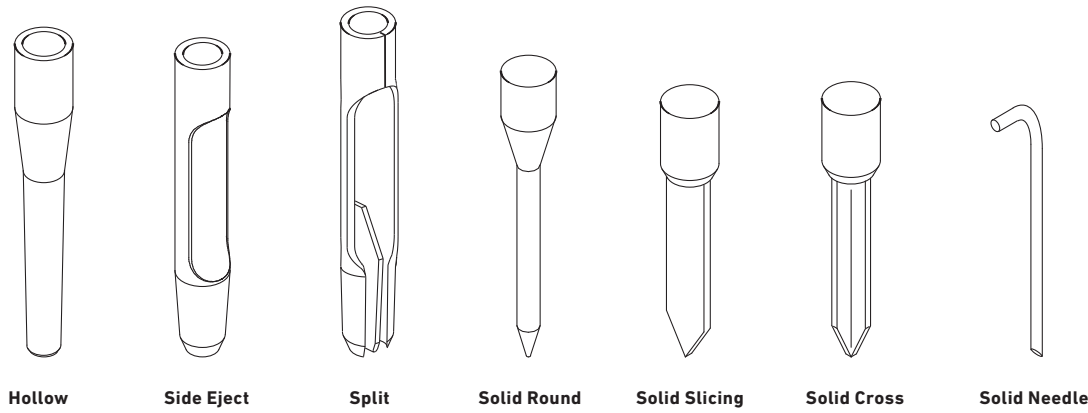

Ref. No.	Part No.	Description	Quantity	
Procore® 648 / 864 / 1298 Tines – 3/4" Mount				
Quad	108-9104	Titan Quad, 3/8" Mount (4.50" x .36", .25")	A/R	
	108-9112	Titan Quad Max, 3/8" Mount (4.50" x .36", .25")	A/R	
	108-9105	Titan Quad, 3/8" Mount (4.50" x .46", .32")	A/R	
	108-9114	Titan Quad Max, 3/8" Mount (4.50" x .46", .32")	A/R	
	108-9106	Titan Quad, 3/8" Mount (4.50" x .55", .41")	A/R	
	108-9116	Titan Quad Max, 3/8" Mount (4.50" x .58", .38")	A/R	
	108-9293	Titan Quad, 3/8" Mount (4.50" x .58", .48")	A/R	
	108-9108	Order 138-5937	A/R	
	138-5937	Titan Quad, 3/8" Mount (5.00" x .36", .25")	A/R	
	108-9120	Titan Quad Max, 3/8" Mount (5.00" x .38", .23")	A/R	
	108-9109	Order 137-6526	A/R	
	137-6526	Titan Quad, 3/8" Mount (5.00" x .46", .32")	A/R	
	108-9122	Titan Quad Max, 3/8" Mount (5.00" x .48", .28")	A/R	
	108-9110	Order 137-6527	A/R	
	137-6527	Titan Quad, 3/8" Mount (5.00" x .55", .41")	A/R	
	108-9124	Titan Quad Max, 3/8" Mount (5.00" x .58", .38")	A/R	
	108-9294	Order 137-6529	A/R	
	137-6529	Titan Quad, 3/8" Mount (5.00" x .58", .48")	A/R	
	108-9290	Titan Quad, 3/8" Mount (5.50" x .55", .41")	A/R	
	Solid Round	108-9230	Titan Solid Round, 3/8" Mount (4.50" x .20")	A/R
108-9231		Titan Solid Round, 3/8" Mount (4.50" x .25")	A/R	
108-9232		Titan Solid Round, 3/8" Mount (4.50" x .30")	A/R	
108-9233		Titan Solid Round, 3/8" Mount (4.50" x .38")	A/R	
108-9234		Titan Solid Round, 3/8" Mount (5.50" x .20")	A/R	
108-9235		Titan Solid Round, 3/8" Mount (5.50" x .25")	A/R	
108-9236		Titan Solid Round, 3/8" Mount (5.50" x .30")	A/R	
108-9237		Titan Solid Round, 3/8" Mount (5.50" x .38")	A/R	
Solid Slicing	108-9238	Titan Solid Slicing, 3/8" Mount (5.00" x .63")	A/R	
Solid Cross	108-9215	Titan Cross, 3/8" Mount (4.50" x .38")	A/R	
	108-9216	Titan Cross, 3/8" Mount (4.50" x .50")	A/R