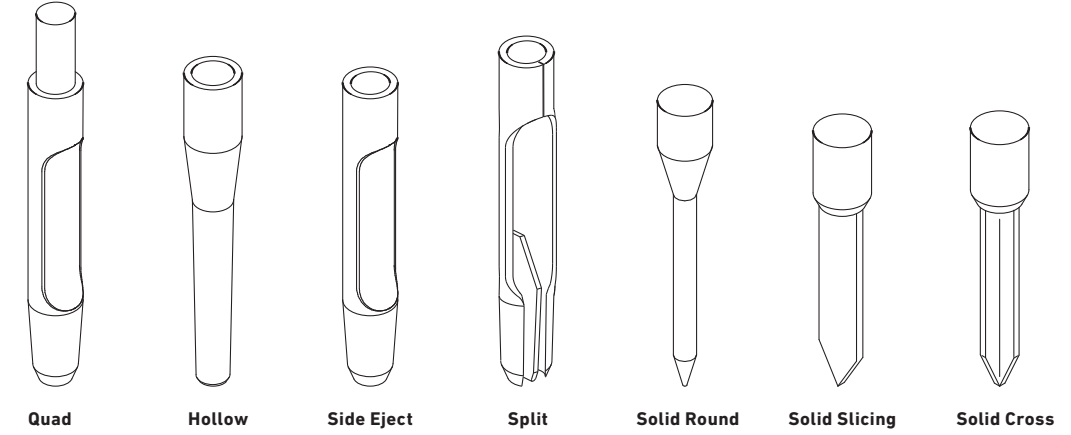

QUICK REFERENCE GUIDE
TINES

QUICK REFERENCE GUIDE
TINES

Ref. No.	Part No.	Description	Quantity	
Procore® 648/864/1298 Tines – 7/8" & Needle Mount				
Hollow	108-9190	Titan Hollow, 7/8" Mount (4.75" x .66", .51")	A/R	
	108-9191	Titan Hollow, 7/8" Mount (4.75" x .76", .63")	A/R	
	108-9192	Titan Hollow, 7/8" Mount (5.75" x .66", .51")	A/R	
	108-9193	Titan Hollow, 7/8" Mount (5.75" x .76", .63")	A/R	
	62-4600	Classic Hollow, 7/8" Mount (4.75" x .75", .60")	A/R	
	86-9720	Classic Hollow, 7/8" Mount (5.75" x .75", .60")	A/R	
	Side Eject	108-9194	Titan Side Eject, 7/8" Mount (4.75" x .66", .51")	A/R
108-9195		Titan Side Eject, 7/8" Mount (4.75" x .76", .63")	A/R	
108-9196		Titan Side Eject, 7/8" Mount (5.75" x .66", .51")	A/R	
108-9188		Titan Side Eject Max, 7/8" Mount (5.75" x .66", .48")	A/R	
108-9197		Titan Side Eject, 7/8" Mount (5.75" x .76", .63")	A/R	
108-9264		Titan HD Fairway, 7/8" Mount (5.75" x .88", .64")	A/R	
108-9265		Titan HD Fairway, 7/8" Mount (5.75" x 1.0", .64")	A/R	
92-7900		Fairway, 7/8" Mount (5.75" x .88", .64")	A/R	
104-9877		Fairway, 7/8" Mount (5.75" x 1.0", .64")	A/R	

Ref. No.	Part No.	Description	Quantity
Split	112-5121	Titan Split, 7/8" Mount (5.75" x .88", .64")	A/R
	112-5123	Titan Split, 3/4" Mount (5.75" x .92", .64")	A/R
Solid Round	108-9246	Titan Solid Round, 7/8" Mount (5.50" x .75")	A/R
	108-9247	Titan Solid Round, 7/8" Mount (5.50" x .88")	A/R
	108-9248	Titan Solid Round, 7/8" Mount (6.50" x .75")	A/R
	108-9249	Titan Solid Round, 7/8" Mount (6.50" x .88")	A/R
Solid Slicing	108-9242	Titan Solid Slicing, 7/8" Mount (5.50" x .75")	A/R
	108-9243	Titan Solid Slicing, 7/8" Mount (6.50" x .75")	A/R
Solid Cross	108-9259	Titan Cross, 7/8" Mount (5.50" x .88")	A/R
Solid Needle	108-9242	Titan Solid Slicing, 7/8" Mount (5.50" x .75")	A/R
	108-9243	Titan Solid Slicing, 7/8" Mount (6.50" x .75")	A/R
	100-3620*	Titan Solid Needle (6.43" x .188")	A/R
	100-3621*	Titan Solid Needle (7.38" x .313")	A/R

Ref. No.	Part No.	Description	Quantity
Tines for Competitive models – 1/2" & 5/8" Mount			
Quad	112-1316	Titan Quad 1/2" (4.5" x .46", .32")	A/R
	112-1322	Titan Max Quad 1/2" (4.5" x .480")	A/R
Solid Round	112-1347	Titan Solid Round 1/2" (4.50" x .500")	A/R
	112-1329	Titan Solid Round 1/2" (5.50" x .250")	A/R
Solid Slicing	112-5102	Titan Solid Slicing 3/8" (5.00" x .625") (Incl 1/2" Sleeve)	A/R
	112-1300	Order 114-0583	
	114-0583	Sleeve - 1/2" (for 3/8" Tines)	A/R
Quad	112-1332	Titan Quad 5/8" (4.5" x .458")	A/R
Side Eject	112-1303	Titan Side Eject 5/8" (4.50" x .560")	A/R
Side Round	112-1348	Titan Solid Round 5/8" (4.50" x .625")	A/R
Side Round	112-1348	Titan Solid Round 5/8" (4.50" x .625")	A/R