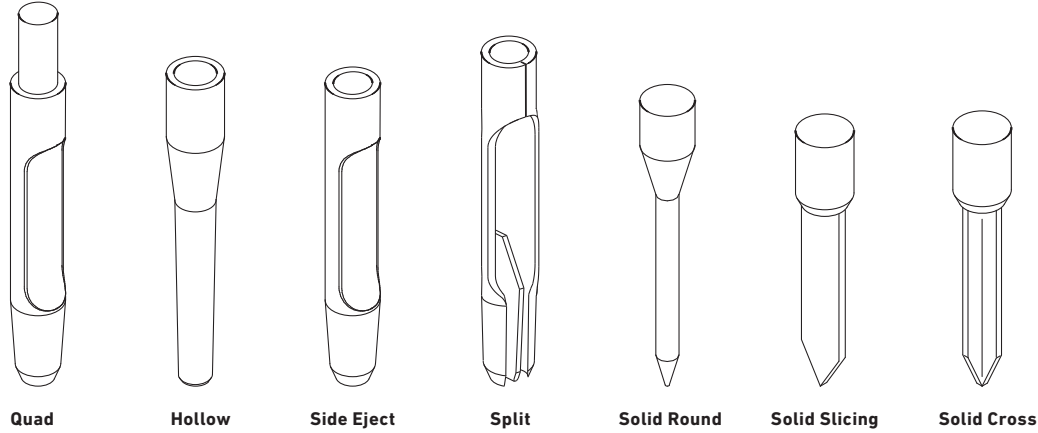

QUICK REFERENCE GUIDE
TINES

QUICK REFERENCE GUIDE
TINES

Ref. No.	Part No.	Description	Quantity
Procore® SR Series			
1	117-7190	Adapter Head Kit - 10 5/16" Tines Per Head	A/R
1	117-7192	Adapter Head Kit - 8 3/8" Tines Per Head	A/R
2	117-7191	Adapter Head Kit - 10 12mm Tines Per Head	A/R
3	117-7193	Adapter Head Kit - 6 5/16" Or 6 3/8" Tines Per Head	A/R
4	117-7194	Adapter Head Kit - 2 18mm Tines Per Head	A/R
5	117-7195	Adapter Head Kit - 2 5/16" Or 2 12mm Tines Per Head	A/R
6	117-7196	Adapter Head Kit - 4 5/16" Or 4 3/8" Tines Per Head	A/R
7	117-7199	Adapter Head Kit - 8 3/8" Tines Per Head	A/R
8	117-7198	Adapter Head Kit - 4 12mm Or 3 18mm Tines Per Head	A/R
9	SGA10375	Adapter Sleeve - 5/16" Tine to 12mm Hole (MNT)	A/R
10	SGA08313	Adapter Sleeve - 5/16" Tine to 12mm Hole (L-MNT)	A/R
10	SGA12375	Adapter Sleeve - 3/8" Tine to 12mm Hole (L-MNT)	A/R
11	SG715802	Adapter Sleeve - 18mm Tine to 7/8" Hole (L-MNT)	A/R
12	SG148160	Wire & Spring Assembly (SR72)	12
13	SG481512	Spring - Compression (SR72)	12
14	SG482016	Leading Wire - Draw Bar (SR72)	24
14	SG482017	Trailing Wire - Draw Bar (SR72)	12
12	SG487054	Wire & Spring Assembly (SR54)	6
13	SG481512	Spring - Compression (SR54)	6
14	SG487255	Wire - Draw Bar (SR54)	18
12	SG148154	Spring & Wire Assembly (SR54-S)	12

Ref. No.	Part No.	Description	Quantity
13	SG487257	Spring - Compression (SR54-S)	12
14	SG487256	Wire - Draw Bar (SR54-S)	36
13	SG481512	Spring - Compression (SR70)	8
14	SG487255	Wire - Draw Bar (SR70)	24
12	SG148154	Spring & Wire Assembly (SR70-S)	16
13	SG487257	Spring - Compression (SR70-S)	16
14	SG487256	Wire - Draw Bar (SR70-S)	48
12	SG148160	Wire & Spring Assembly (SR72)	12
13	SG481512	Spring - Compression (SR72)	12
14	SG482016	Leading Wire - Draw Bar (SR72)	24
14	SG482017	Trailing Wire - Draw Bar (SR72)	12
12	SG487278	Spring & Wire Assembly (SR75 HD)	12
13	SG487275	Spring - Compression (SR75 HD)	12
14	SG487277	Leading Wire - Draw Bar (SR75 HD)	24
14	SG487276	Trailing Wire - Draw Bar (SR75 HD)	12
	324-8	Screw- HH	4
	3296-51	Nut- Lock, Ni	2

Ref. No.	Part No.	Description	Quantity
Procore® SR Series Tines			
Solid	SGS07313	Tine - 5/16" x 8.50" (5/16" MNT)	
	SGS08313	Tine - 5/16" x 10" (5/16" MNT)	
	SGS08375	Tine - 3/8" x 9.00" (3/8" MNT)	
	SGS10374	Tine - 3/8" x 10.75" (3/8" MNT)	
	SGS10375	Tine - 3/8" x 12.25" (3/8" MNT)	
	SGS08500	Tine - 12mm x 8.00" (12mm MNT)	
	SGS10504	Tine - 12mm x 10.75" (12mm MNT)	
	SGS10500	Tine - 12mm x 12.25" (12mm MNT)	
	SGS12500	Tine - 12mm x 14.25" (12mm MNT)	
	SGS14500	Tine - 12mm x 16.25" (12mm MNT)	
	SGS10750	Tine - 18mm x 12.25" (18mm MNT)	
	SGS12750	Tine - 18mm x 14.25" (18mm MNT)	
	SGS14750	Tine - 18mm x 16.25" (18mm MNT)	
	SGS10875	Tine - 7/8" x 12.50" (18mm MNT)	
	SGS12875	Tine - 7/8" x 14.00" (18mm MNT)	
	SGS14875	Tine - 7/8" x 16.00" (18mm MNT)	
	SGS10876	Tine - 7/8" x 12.50" (7/8" MNT)	
	SGS12876	Tine - 7/8" x 14.00" (7/8" MNT)	
	SGS16100	Tine - 1" x 17.88" (7/8" MNT)