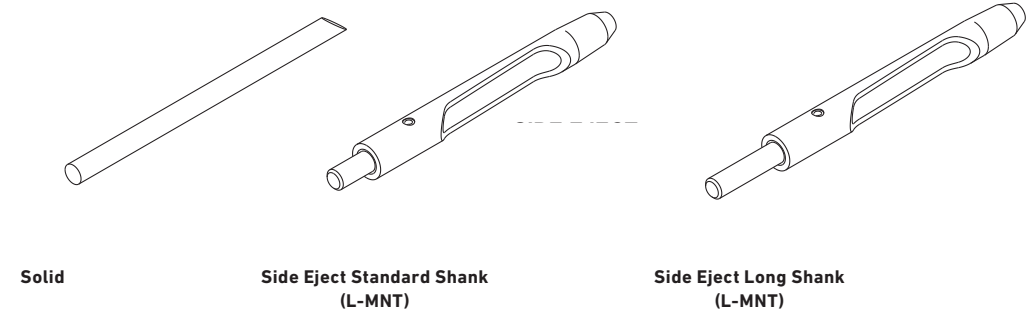

QUICK REFERENCE GUIDE
TINES

QUICK REFERENCE GUIDE
TINES

Ref. No.	Part No.	Description	Quantity
Procore® SR Series			
1	117-7190	Adapter Head Kit - 10 5/16" Tines Per Head	A/R
1	117-7192	Adapter Head Kit - 8 3/8" Tines Per Head	A/R
2	117-7191	Adapter Head Kit - 10 12mm Tines Per Head	A/R
3	117-7193	Adapter Head Kit - 6 5/16" Or 6 3/8" Tines Per Head	A/R
4	117-7194	Adapter Head Kit - 2 18mm Tines Per Head	A/R
5	117-7195	Adapter Head Kit - 2 5/16" Or 2 12mm Tines Per Head	A/R
6	117-7196	Adapter Head Kit - 4 5/16" Or 4 3/8" Tines Per Head	A/R
7	117-7199	Adapter Head Kit - 8 3/8" Tines Per Head	A/R
8	117-7198	Adapter Head Kit - 4 12mm Or 3 18mm Tines Per Head	A/R
9	SGA10375	Adapter Sleeve - 5/16" Tine to 12mm Hole (MNT)	A/R
10	SGA08313	Adapter Sleeve - 5/16" Tine to 12mm Hole (L-MNT)	A/R
10	SGA12375	Adapter Sleeve - 3/8" Tine to 12mm Hole (L-MNT)	A/R
11	SG715802	Adapter Sleeve - 18mm Tine to 7/8" Hole (L-MNT)	A/R
12	SG148160	Wire & Spring Assembly (SR72)	12
13	SG481512	Spring - Compression (SR72)	12
14	SG482016	Leading Wire - Draw Bar (SR72)	24
14	SG482017	Trailing Wire - Draw Bar (SR72)	12
12	SG487054	Wire & Spring Assembly (SR54)	6
13	SG481512	Spring - Compression (SR54)	6
14	SG487255	Wire - Draw Bar (SR54)	18
12	SG148154	Spring & Wire Assembly (SR54-S)	12

Ref. No.	Part No.	Description	Quantity
13	SG487257	Spring - Compression (SR54-S)	12
14	SG487256	Wire - Draw Bar (SR54-S)	36
13	SG481512	Spring - Compression (SR70)	8
14	SG487255	Wire - Draw Bar (SR70)	24
12	SG148154	Spring & Wire Assembly (SR70-S)	16
13	SG487257	Spring - Compression (SR70-S)	16
14	SG487256	Wire - Draw Bar (SR70-S)	48
12	SG148160	Wire & Spring Assembly (SR72)	12
13	SG481512	Spring - Compression (SR72)	12
14	SG482016	Leading Wire - Draw Bar (SR72)	24
14	SG482017	Trailing Wire - Draw Bar (SR72)	12
12	SG487278	Spring & Wire Assembly (SR75 HD)	12
13	SG487275	Spring - Compression (SR75 HD)	12
14	SG487277	Leading Wire - Draw Bar (SR75 HD)	24
14	SG487276	Trailing Wire - Draw Bar (SR75 HD)	12
	324-8	Screw- HH	4
	3296-51	Nut- Lock, Ni	2

Ref. No.	Part No.	Description	Quantity
Procore® SR Series Tines			
Solid	SGS07313	Tine - 5/16" x 8.50" (5/16" MNT)	
	SGS08313	Tine - 5/16" x 10" (5/16" MNT)	
	SGS08375	Tine - 3/8" x 9.00" (3/8" MNT)	
	SGS10374	Tine - 3/8" x 10.75" (3/8" MNT)	
	SGS10375	Tine - 3/8" x 12.25" (3/8" MNT)	
	SGS08500	Tine - 12mm x 8.00" (12mm MNT)	
	SGS10504	Tine - 12mm x 10.75" (12mm MNT)	
	SGS10500	Tine - 12mm x 12.25" (12mm MNT)	
	SGS12500	Tine - 12mm x 14.25" (12mm MNT)	
	SGS14500	Tine - 12mm x 16.25" (12mm MNT)	
	SGS10750	Tine - 18mm x 12.25" (18mm MNT)	
	SGS12750	Tine - 18mm x 14.25" (18mm MNT)	
	SGS14750	Tine - 18mm x 16.25" (18mm MNT)	
	SGS10875	Tine - 7/8" x 12.50" (18mm MNT)	
	SGS12875	Tine - 7/8" x 14.00" (18mm MNT)	
	SGS14875	Tine - 7/8" x 16.00" (18mm MNT)	
	SGS10876	Tine - 7/8" x 12.50" (7/8" MNT)	
	SGS12876	Tine - 7/8" x 14.00" (7/8" MNT)	
	SGS16100	Tine - 1" x 17.88" (7/8" MNT)